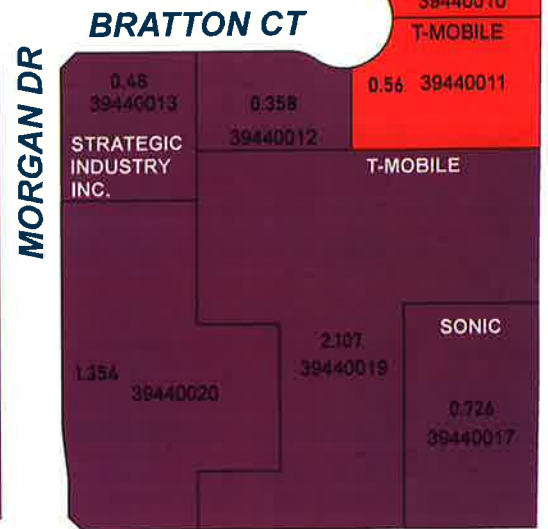

# CITY OF KINGSBURG ADDRESS MAP

**ZONE**

<span style="color: red;">■</span>	HIGHWAY COMMERCIAL
<span style="color: purple;">■</span>	HIGHWAY COMMERCIAL/CENTRAL COMMERCIAL
<span style="color: pink;">■</span>	SERVICE COMMERCIAL
<span style="border: 1px solid black;"> </span>	City Limits

**SIERRA ST**