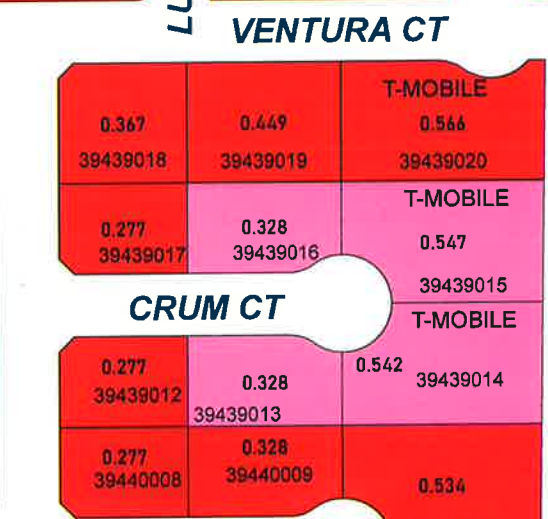

# CITY OF KINGSBURG ADDRESS MAP

**ZONE**

<span style="color: red;">■</span>	HIGHWAY COMMERCIAL
<span style="color: purple;">■</span>	HIGHWAY COMMERCIAL/CENTRAL COMMERCIAL
<span style="color: pink;">■</span>	SERVICE COMMERCIAL
<span style="border: 1px solid black;"> </span>	City Limits

**SIERRA ST**